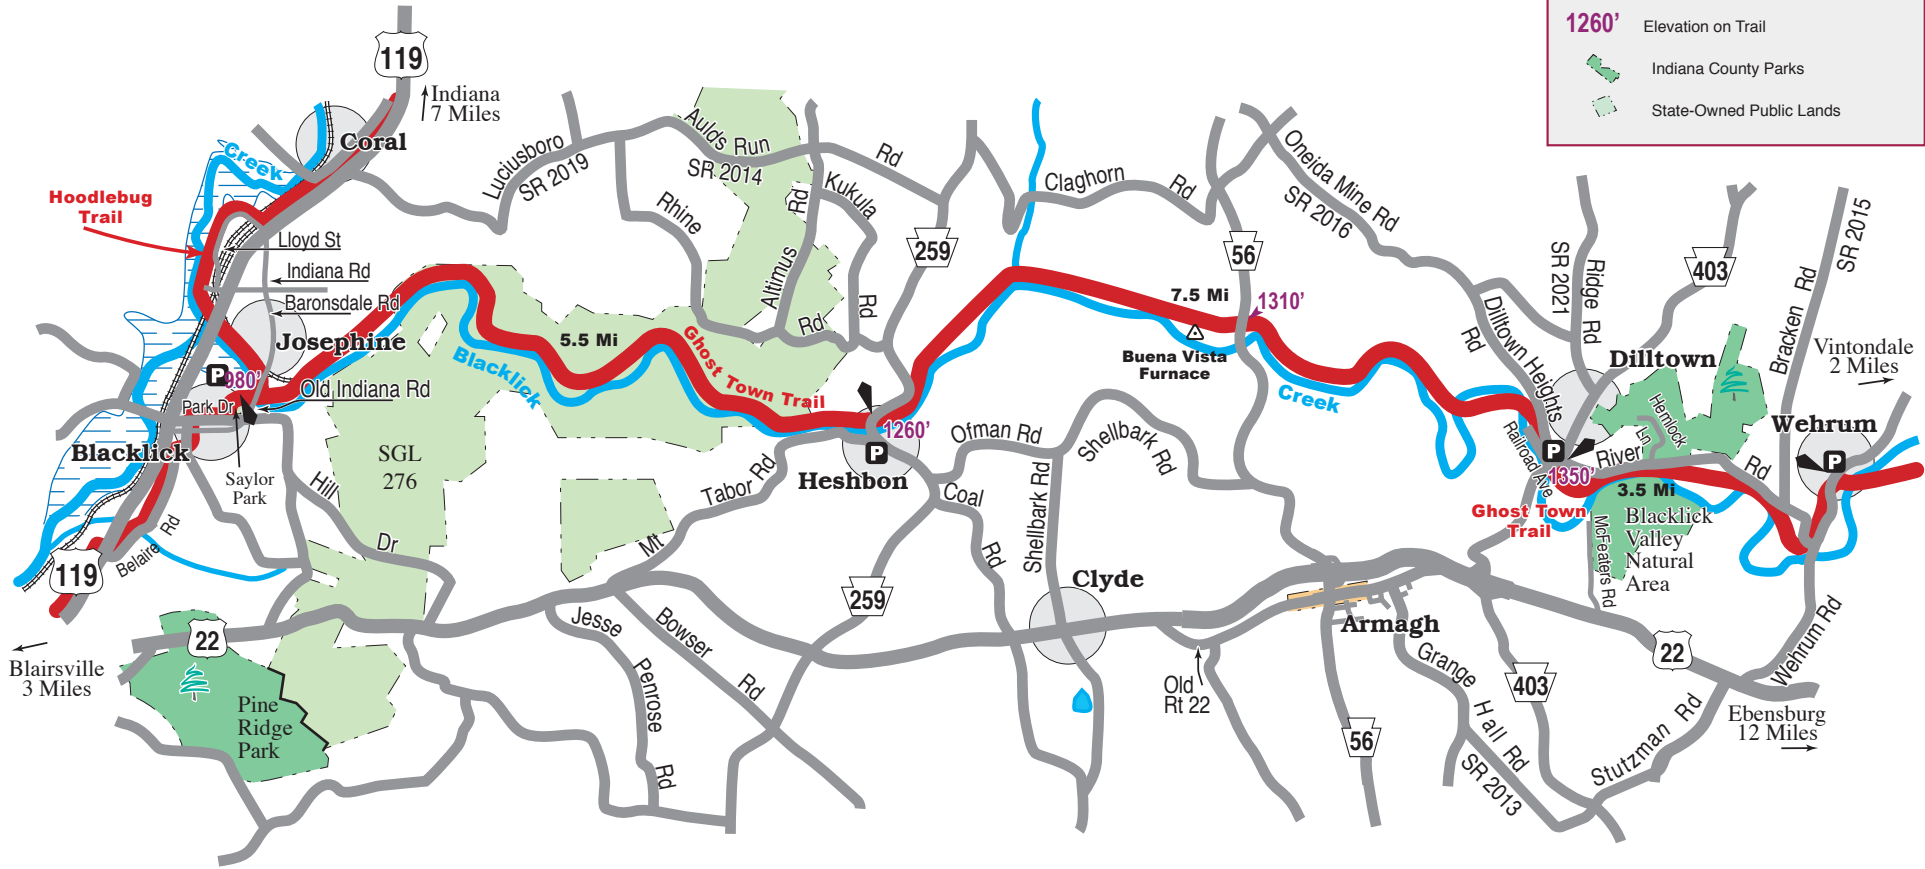

Ghost Town Trail Extension Blacklick to Dilltown

part of the
Indiana County
Regional Trail Network

-  Active Hiking and/or Biking Trails
-  6 Mi Mileage Markers
-  Parking
-  Historic Sites
-  1260' Elevation on Trail
-  Indiana County Parks
-  State-Owned Public Lands

**Indiana
County
Parks & Trails**

www.indianacountyparks.org
724-463-8636
1128 Blue Spruce Road, Indiana, PA 15701

updated 8/10