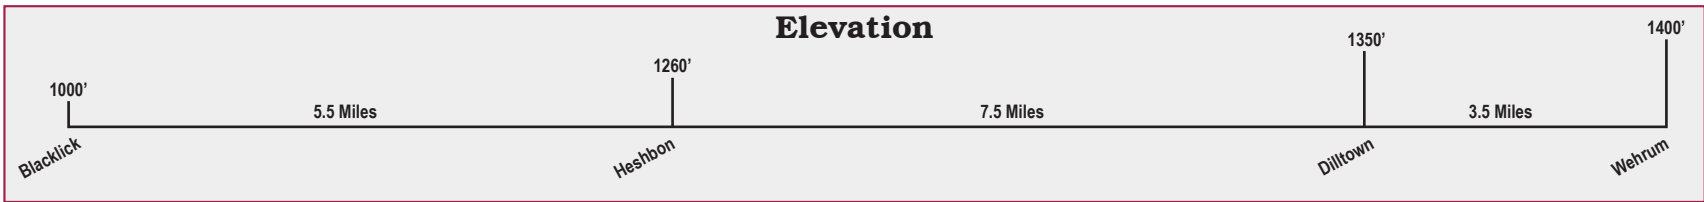

Ghost Town Trail Extension Blacklick to Dilltown

part of the
Indiana County
Regional Trail Network

-  Active Hiking and/or Biking Trails
-  6 Mi Mileage Markers
-  Parking
-  Historic Sites
-  1260' Elevation on Trail
-  Indiana County Parks
-  State-Owned Public Lands