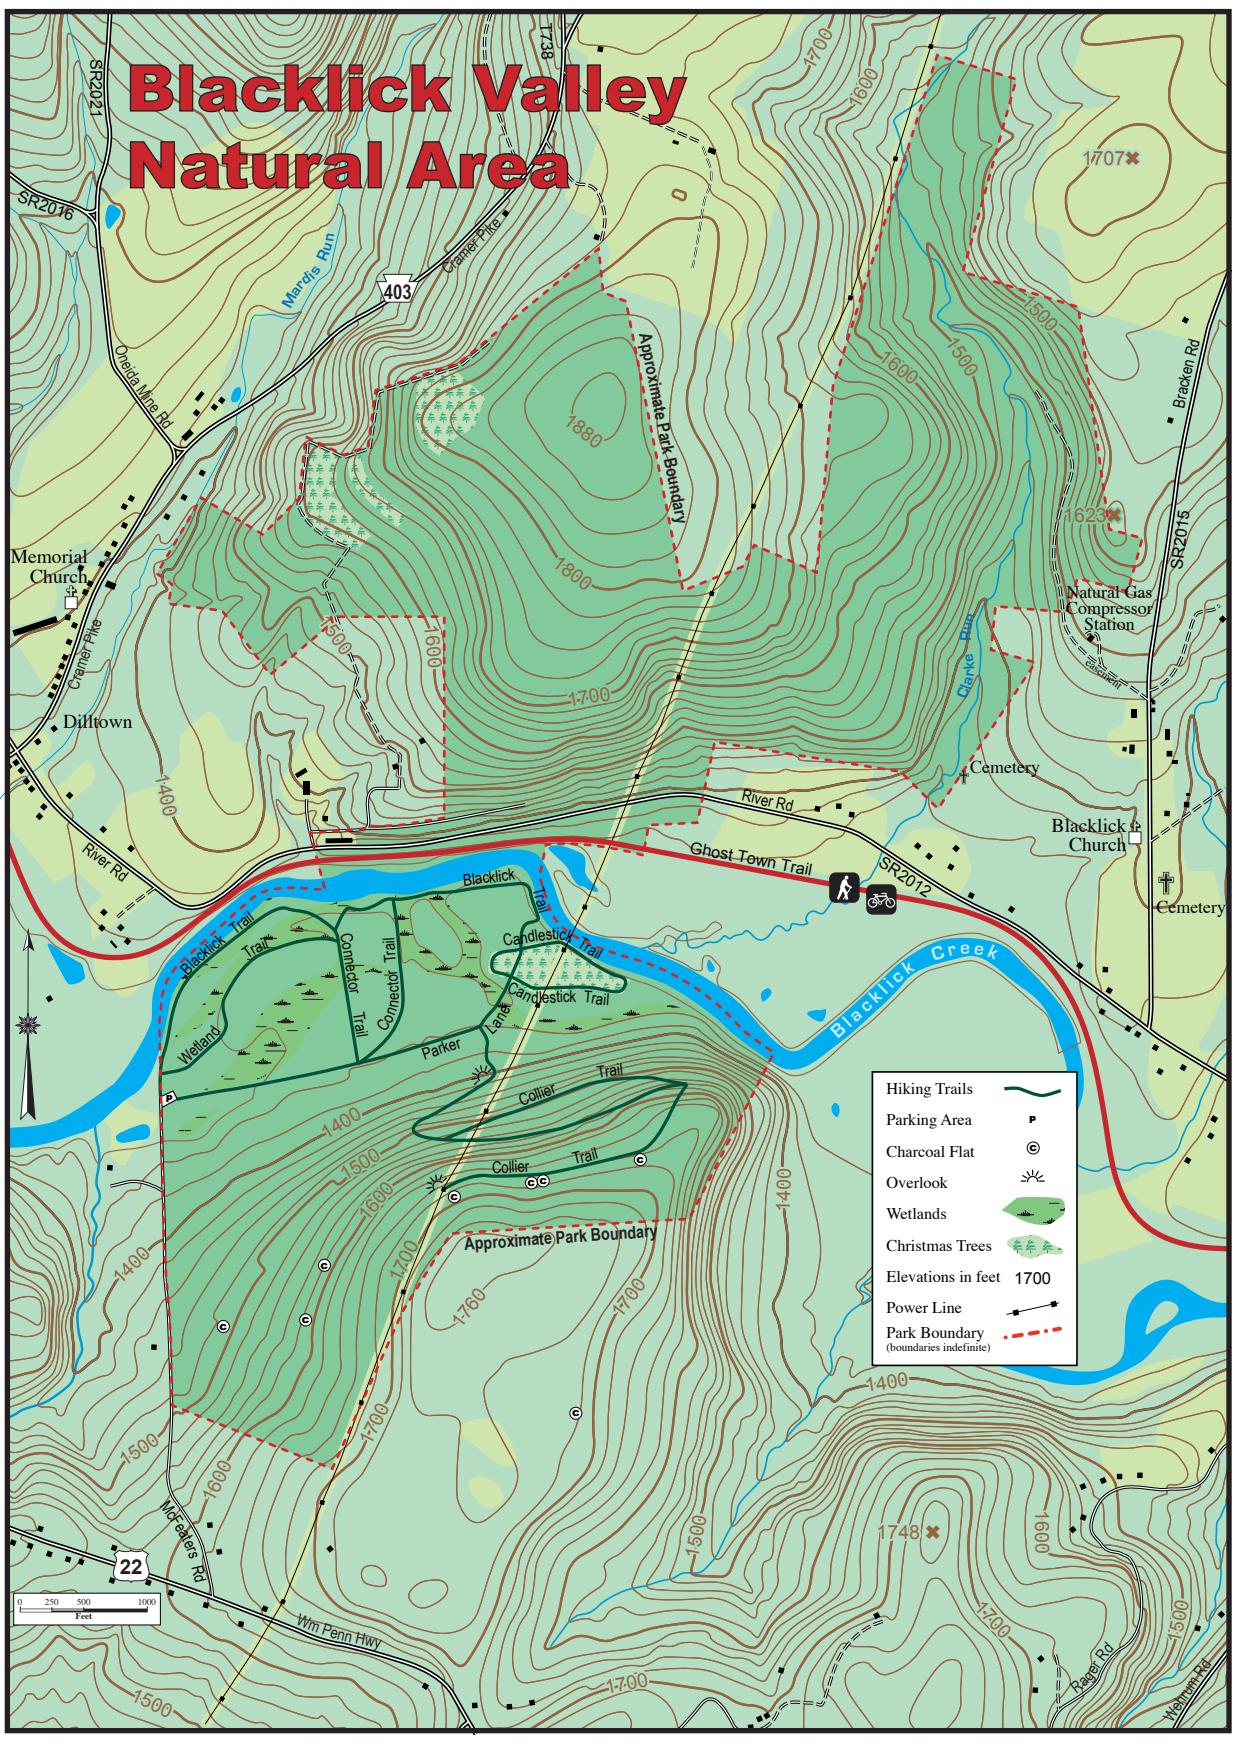

Blacklick Valley Natural Area

- | | |
|--|------|
| Hiking Trails | |
| Parking Area | |
| Charcoal Flat | |
| Overlook | |
| Wetlands | |
| Christmas Trees | |
| Elevations in feet | 1700 |
| Power Line | |
| Park Boundary
(boundaries indefinite) | |