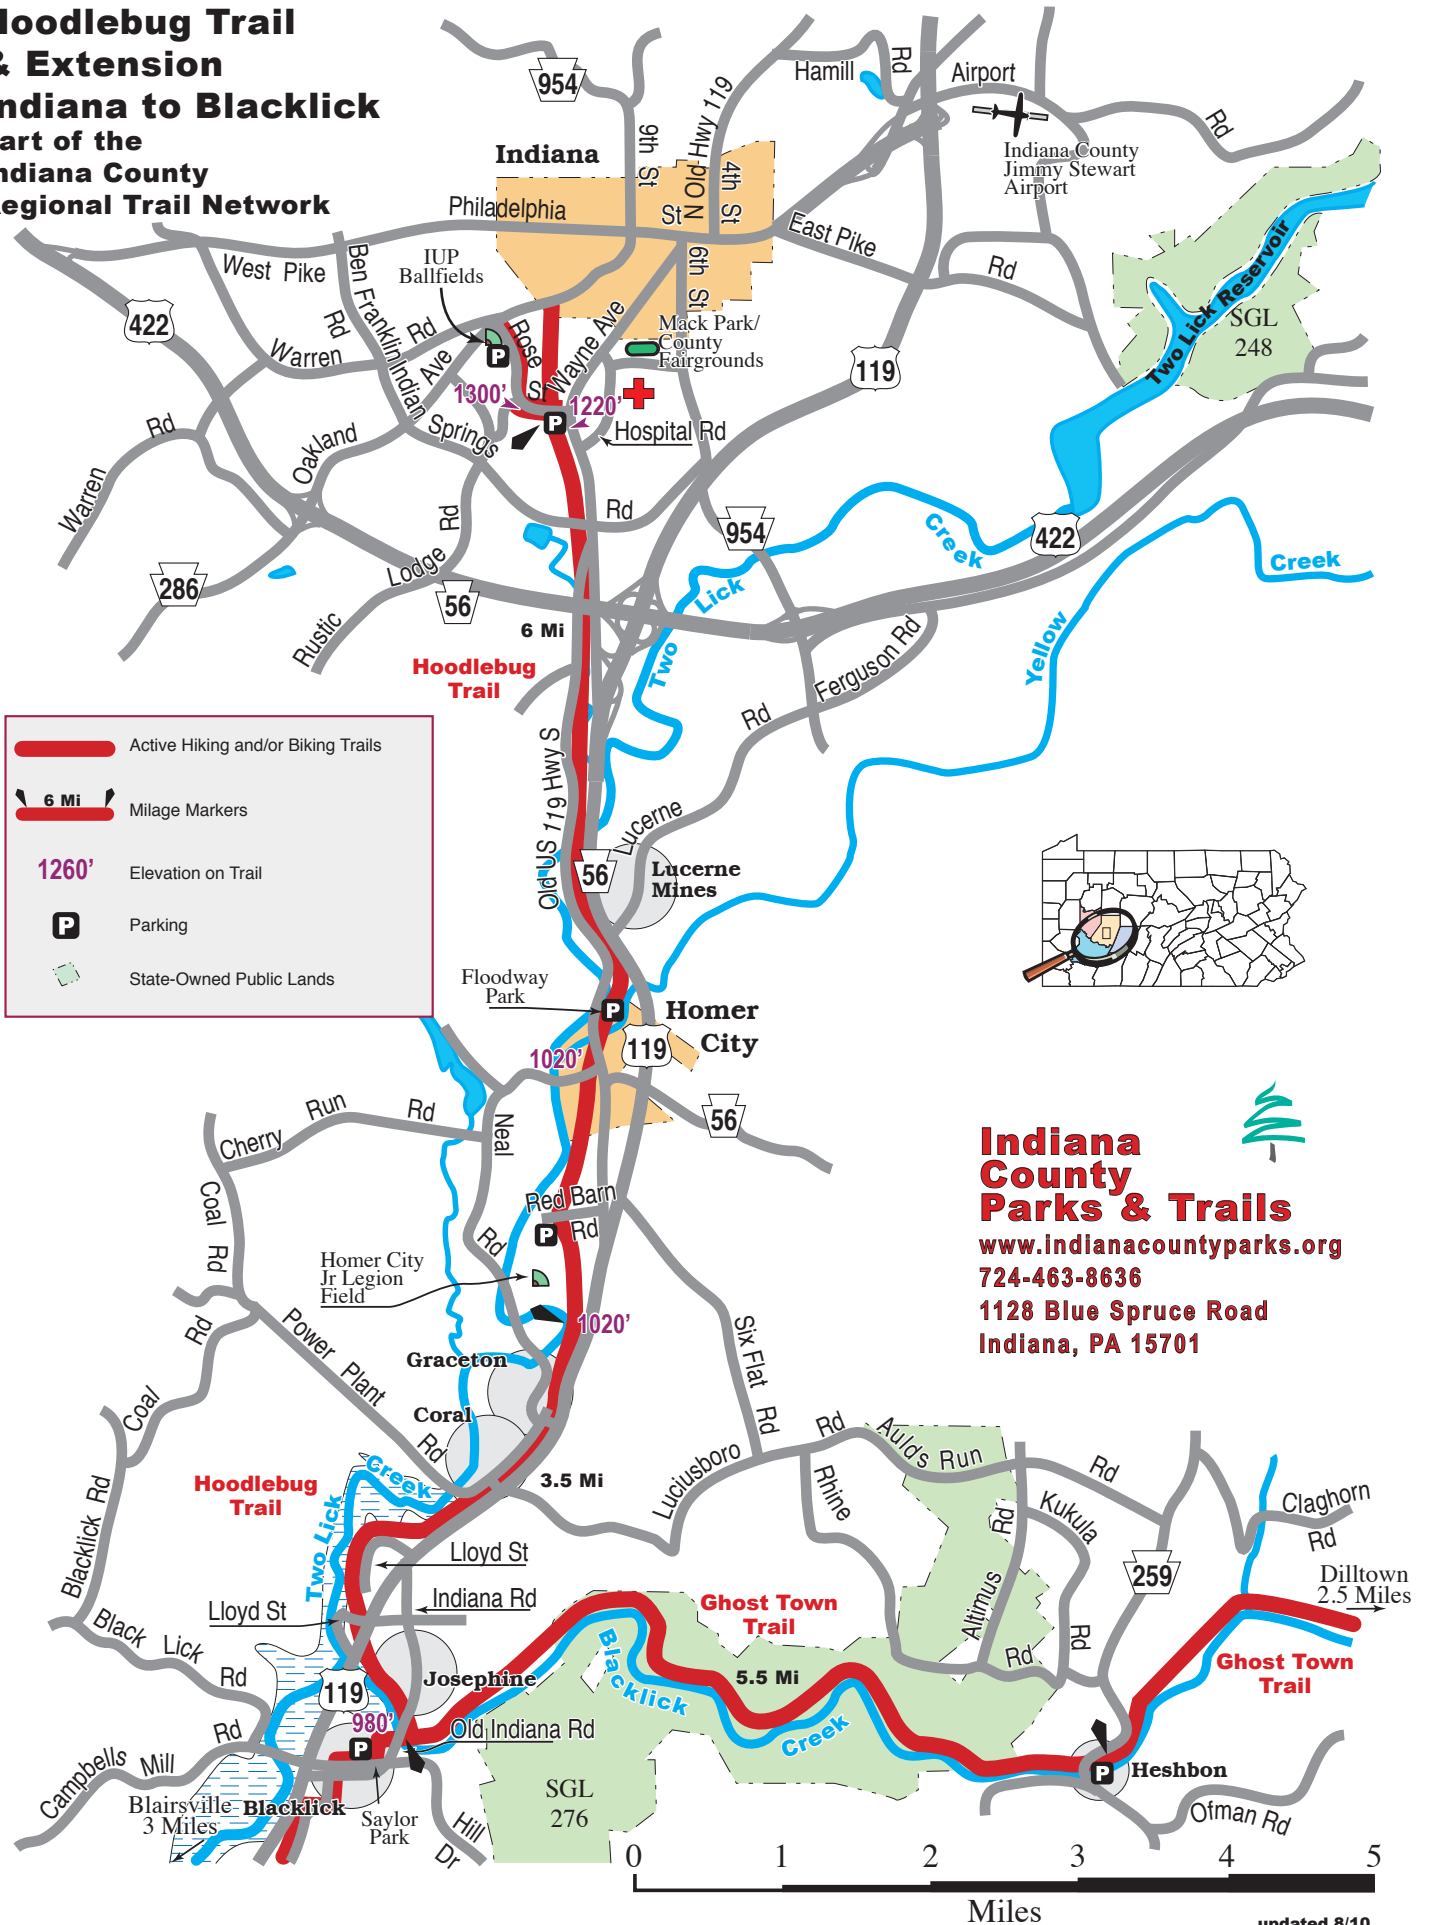

# Hoodlebug Trail & Extension

## Indiana to Blacklick

part of the Indiana County Regional Trail Network

	Active Hiking and/or Biking Trails
	Milage Markers
	Elevation on Trail
	Parking
	State-Owned Public Lands

**Indiana County Parks & Trails**  
[www.indianacountyparks.org](http://www.indianacountyparks.org)  
 724-463-8636  
 1128 Blue Spruce Road  
 Indiana, PA 15701