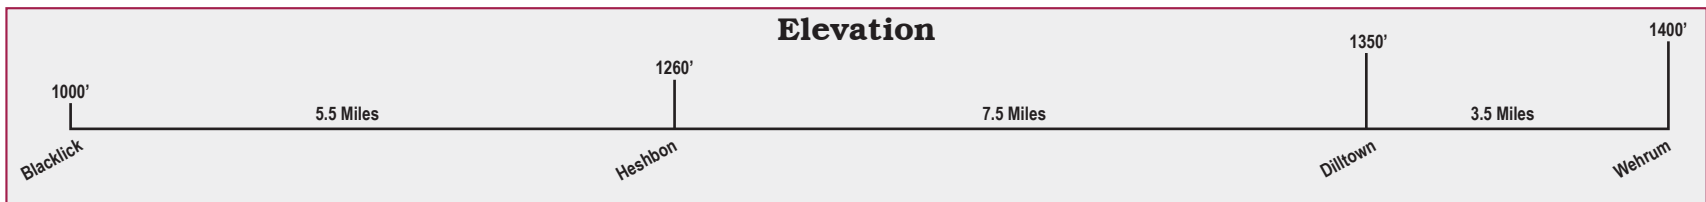

Ghost Town Trail Extension Blacklick to Dilltown

part of the
Indiana County
Regional Trail Network

-  Active Hiking and/or Biking Trails
-  6 Mi Mileage Markers
-  Parking
-  Historic Sites
-  1260' Elevation on Trail
-  Indiana County Parks
-  State-Owned Public Lands