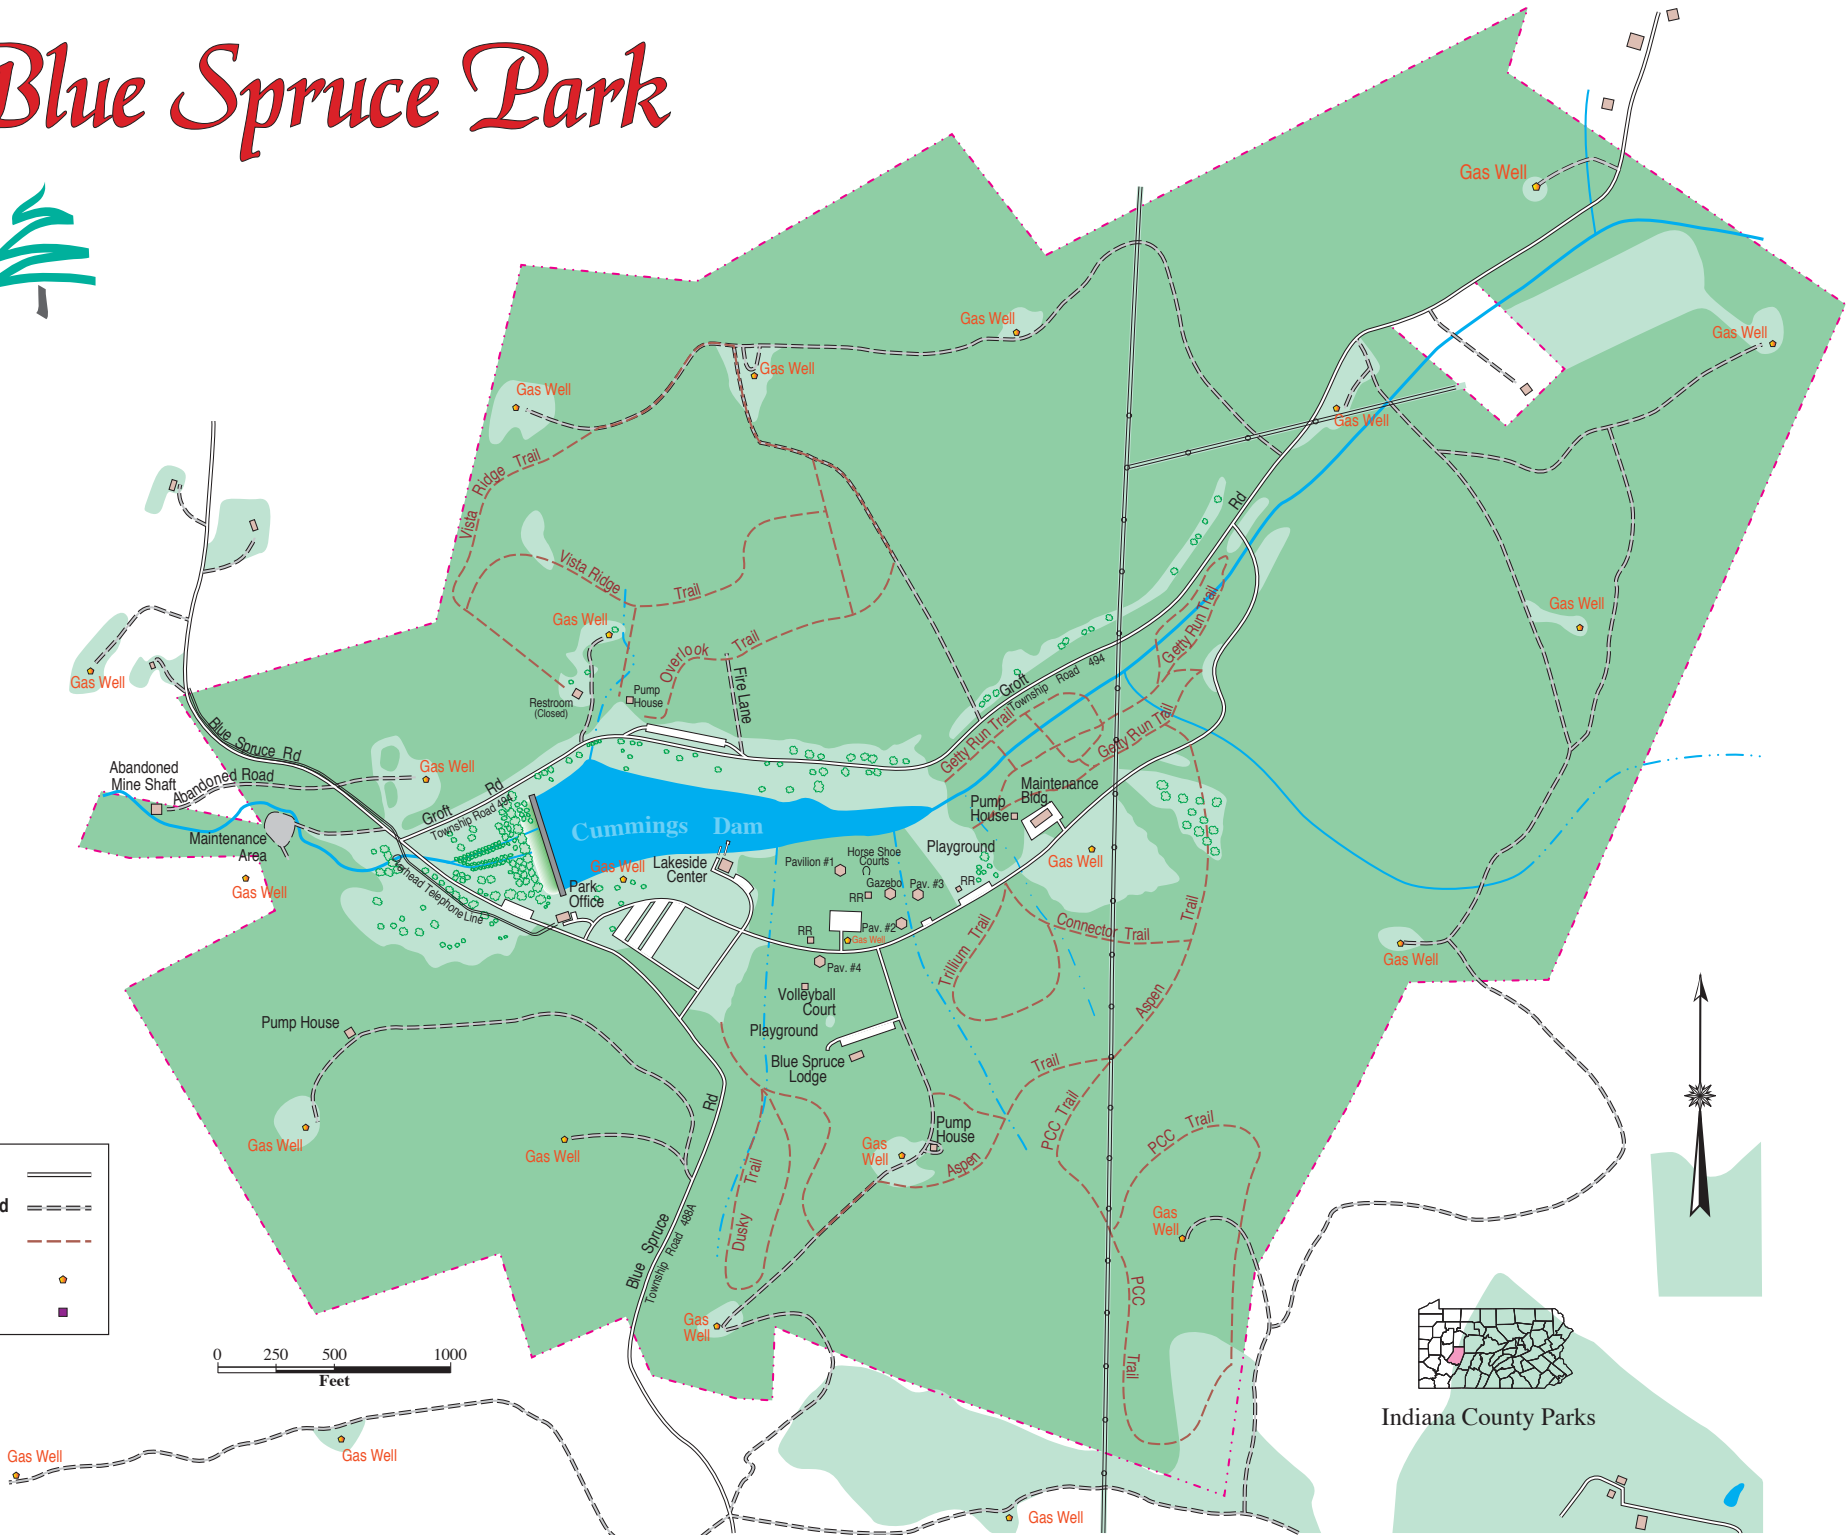

# Blue Spruce Park

Paved Road	
Unpaved Road	
Hiking Trail	
Gas Well	
Pump House	

Indiana County Parks